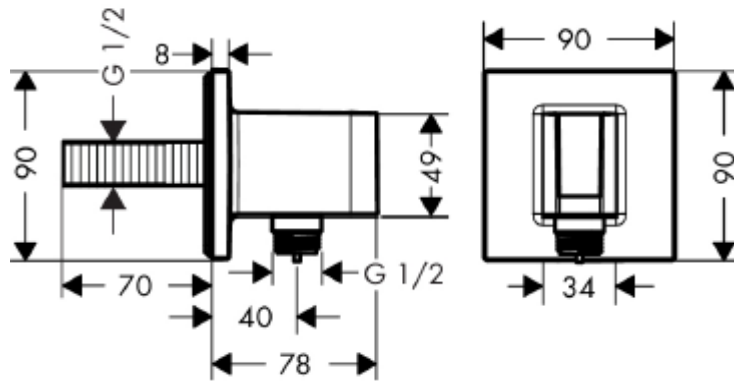

SPECIFICATION SHEET - fittings

BRAND:	hansgrohe	Product Photo:
ORIGIN:	Germany	
SERIES:	Wall Supports and Wall Outlets	
PRODUCT DESCRIPTION:	Fixfit wall outlet 1/2"x1/2" with shower holder	
MODEL No.	26486 000	
FINISH/COLOUR:	Chrome-plated	
DIMENSIONS:		
OPTIONAL MATCHING PARTS:		

Technical Informations:

REMINDER:	Pipe flushing must be done before faucets are installed. Failure to do so voids the warranty.
	Do not use cleaners containing abrasive cleansers, ammonia, bleach, acids, waxes, alcohol, solvents or other products not recommended for chrome.
	All information is for reference only, installation shall always be based on the actual product delivered.